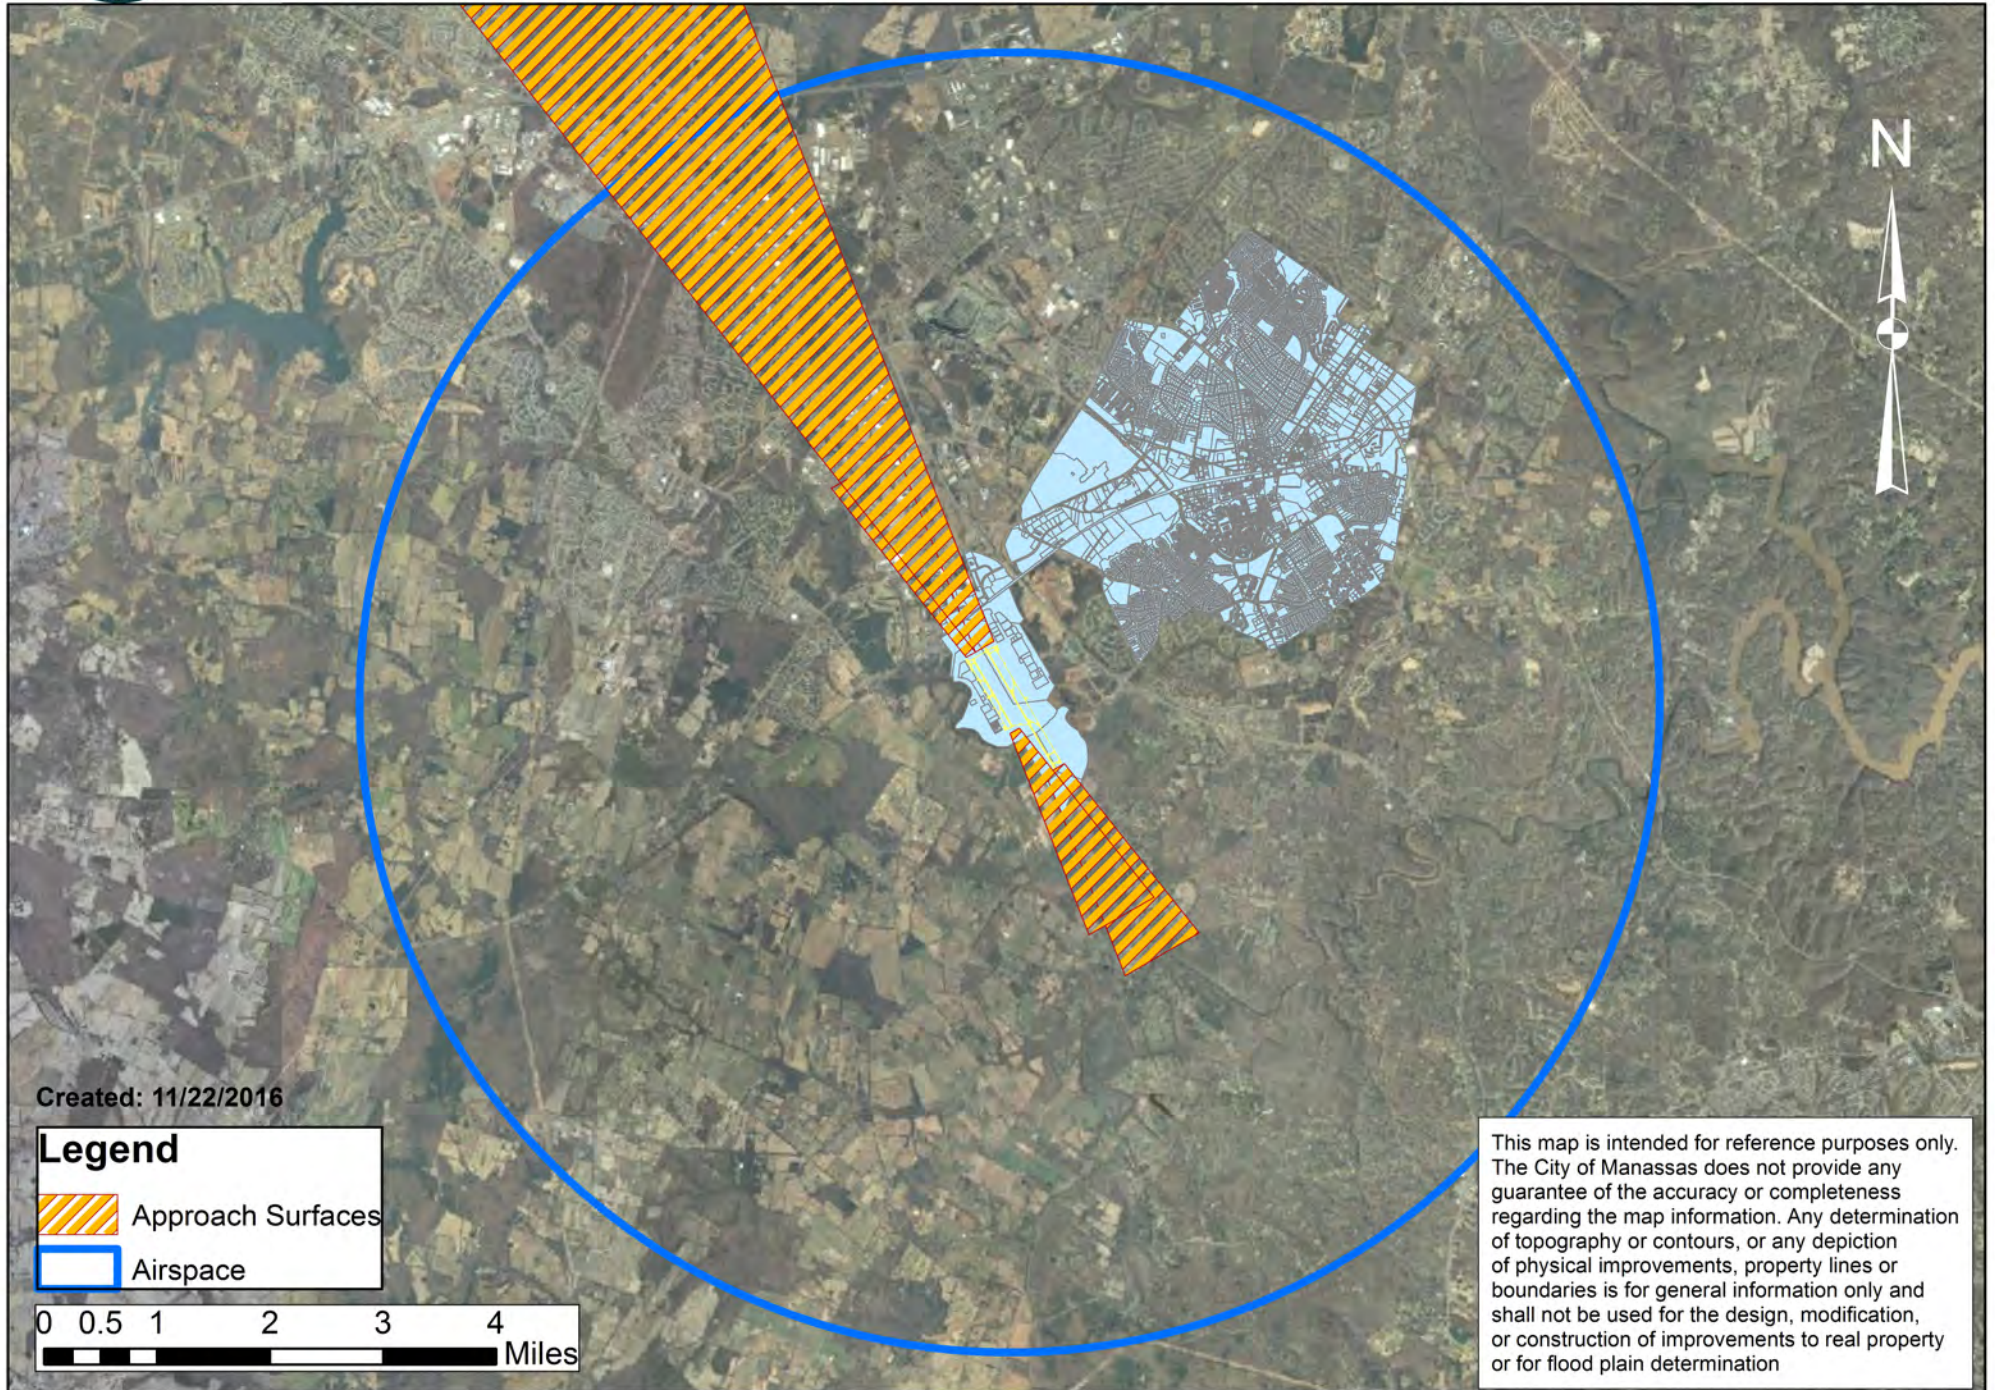

Manassas Regional Airport Approach Surfaces and Airspace (5NM)

Created: 11/22/2016

Legend

-  Approach Surfaces
-  Airspace

This map is intended for reference purposes only. The City of Manassas does not provide any guarantee of the accuracy or completeness regarding the map information. Any determination of topography or contours, or any depiction of physical improvements, property lines or boundaries is for general information only and shall not be used for the design, modification, or construction of improvements to real property or for flood plain determination