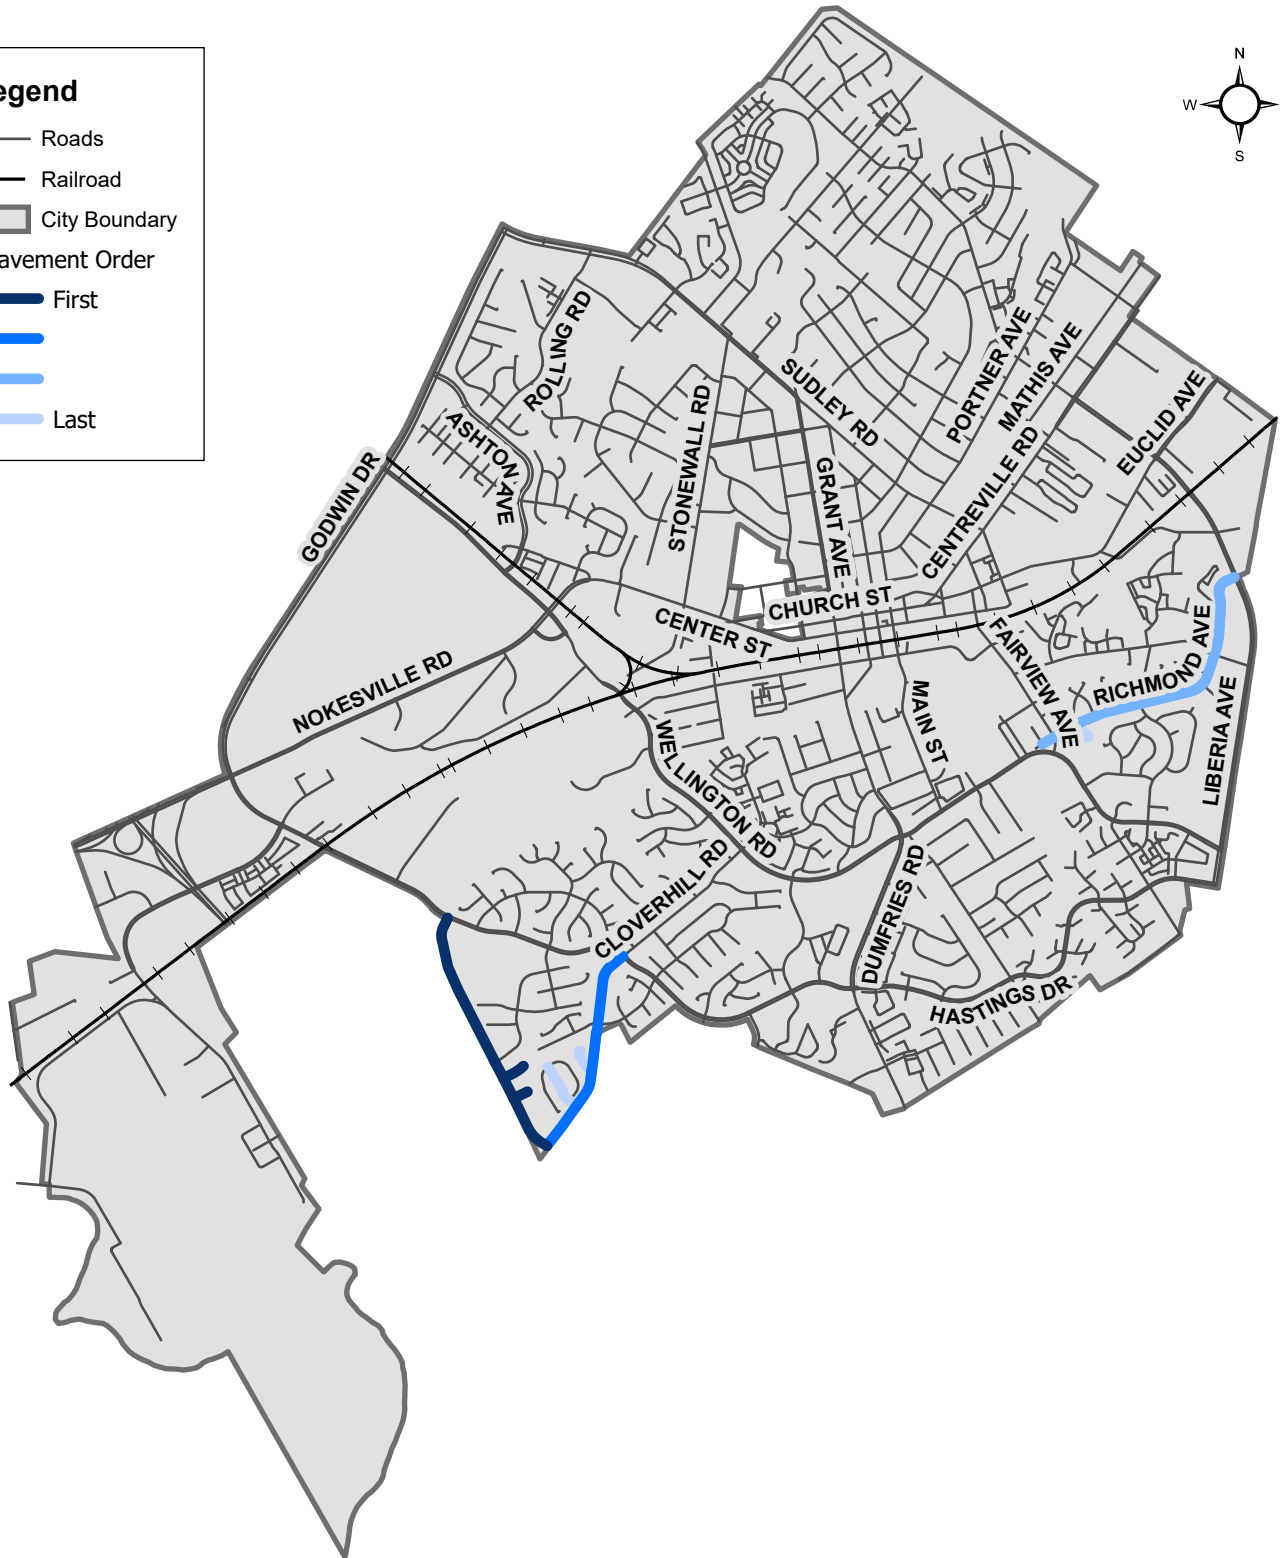

# CITY OF MANASSAS PLANNED PAVING SCHEDULE 2019

**Legend**

- Roads
- + Railroad
- ▭ City Boundary

**Pavement Order**

- First
- 
- 
- Last

Created by: Manassas IT/GIS  
 Updated on: 9/4/2019  
 Name: Streets\_PavementOrder2019.aprx